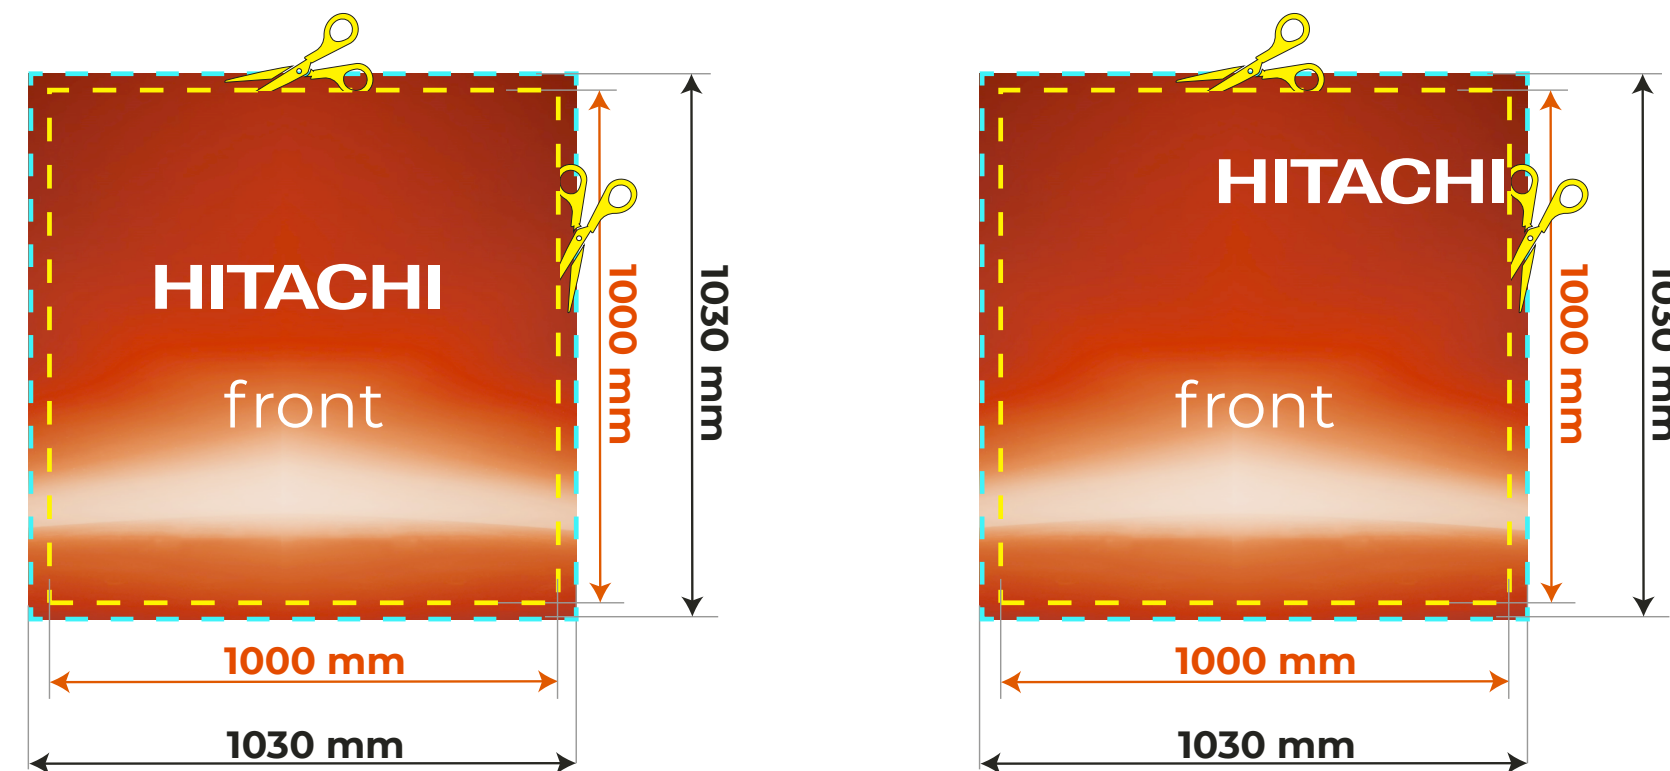

Dimensions and bleeds

Backlighted fabric counter 100 cm „S”

Edge Finishing

A special keder will be sewn into the bleed area, which is essential for mounting the fabric onto the counter.

We recommend continuing the background of the graphic in this area.

+48 791 502 002
+48 791 502 020
+48 797 631 074

contact@stand360
www.stand360.pl
www.go360group.pl