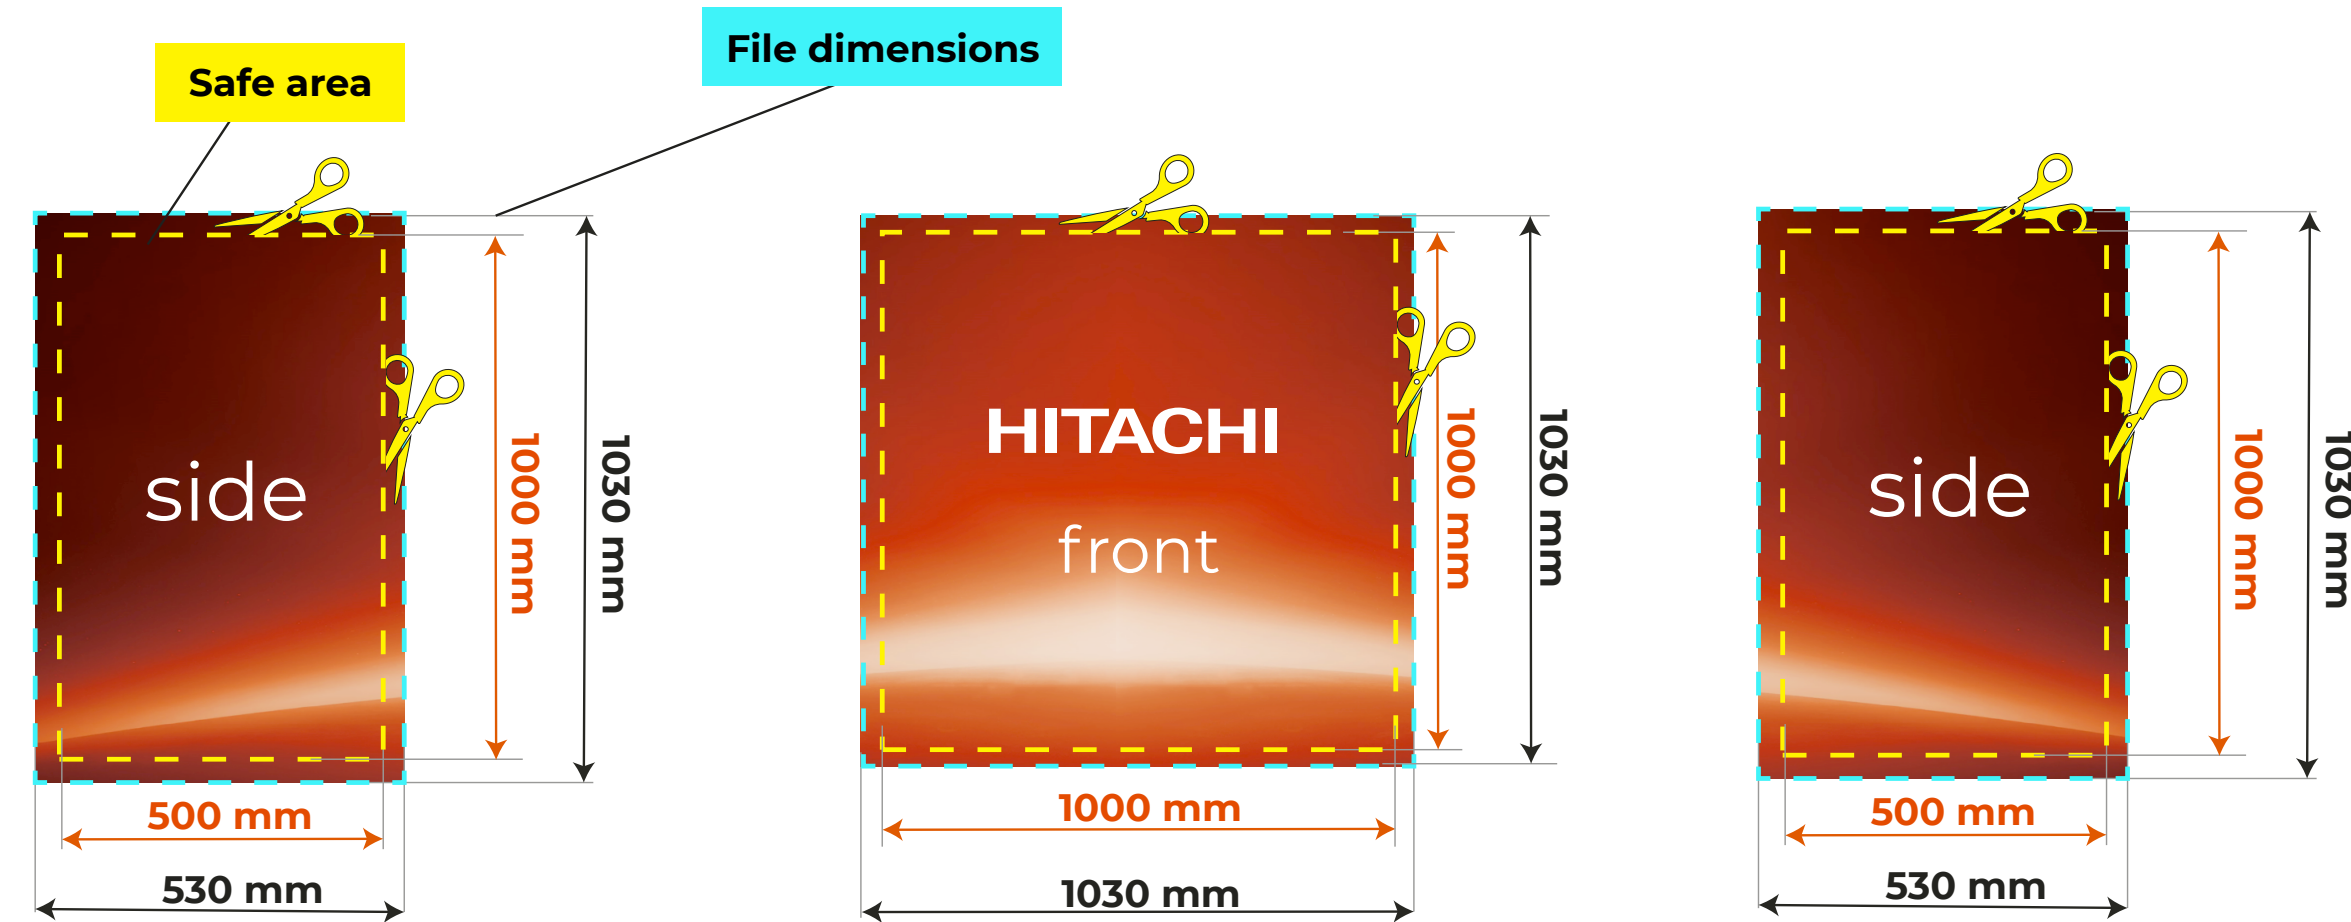

# Dimensions and bleeds

Backlighted fabric counter 100 cm **classic**

**Edge Finishing**  
 A special keder will be sewn into the bleed area, which is essential for mounting the fabric onto the counter.  
 We recommend continuing the background of the graphic in this area.