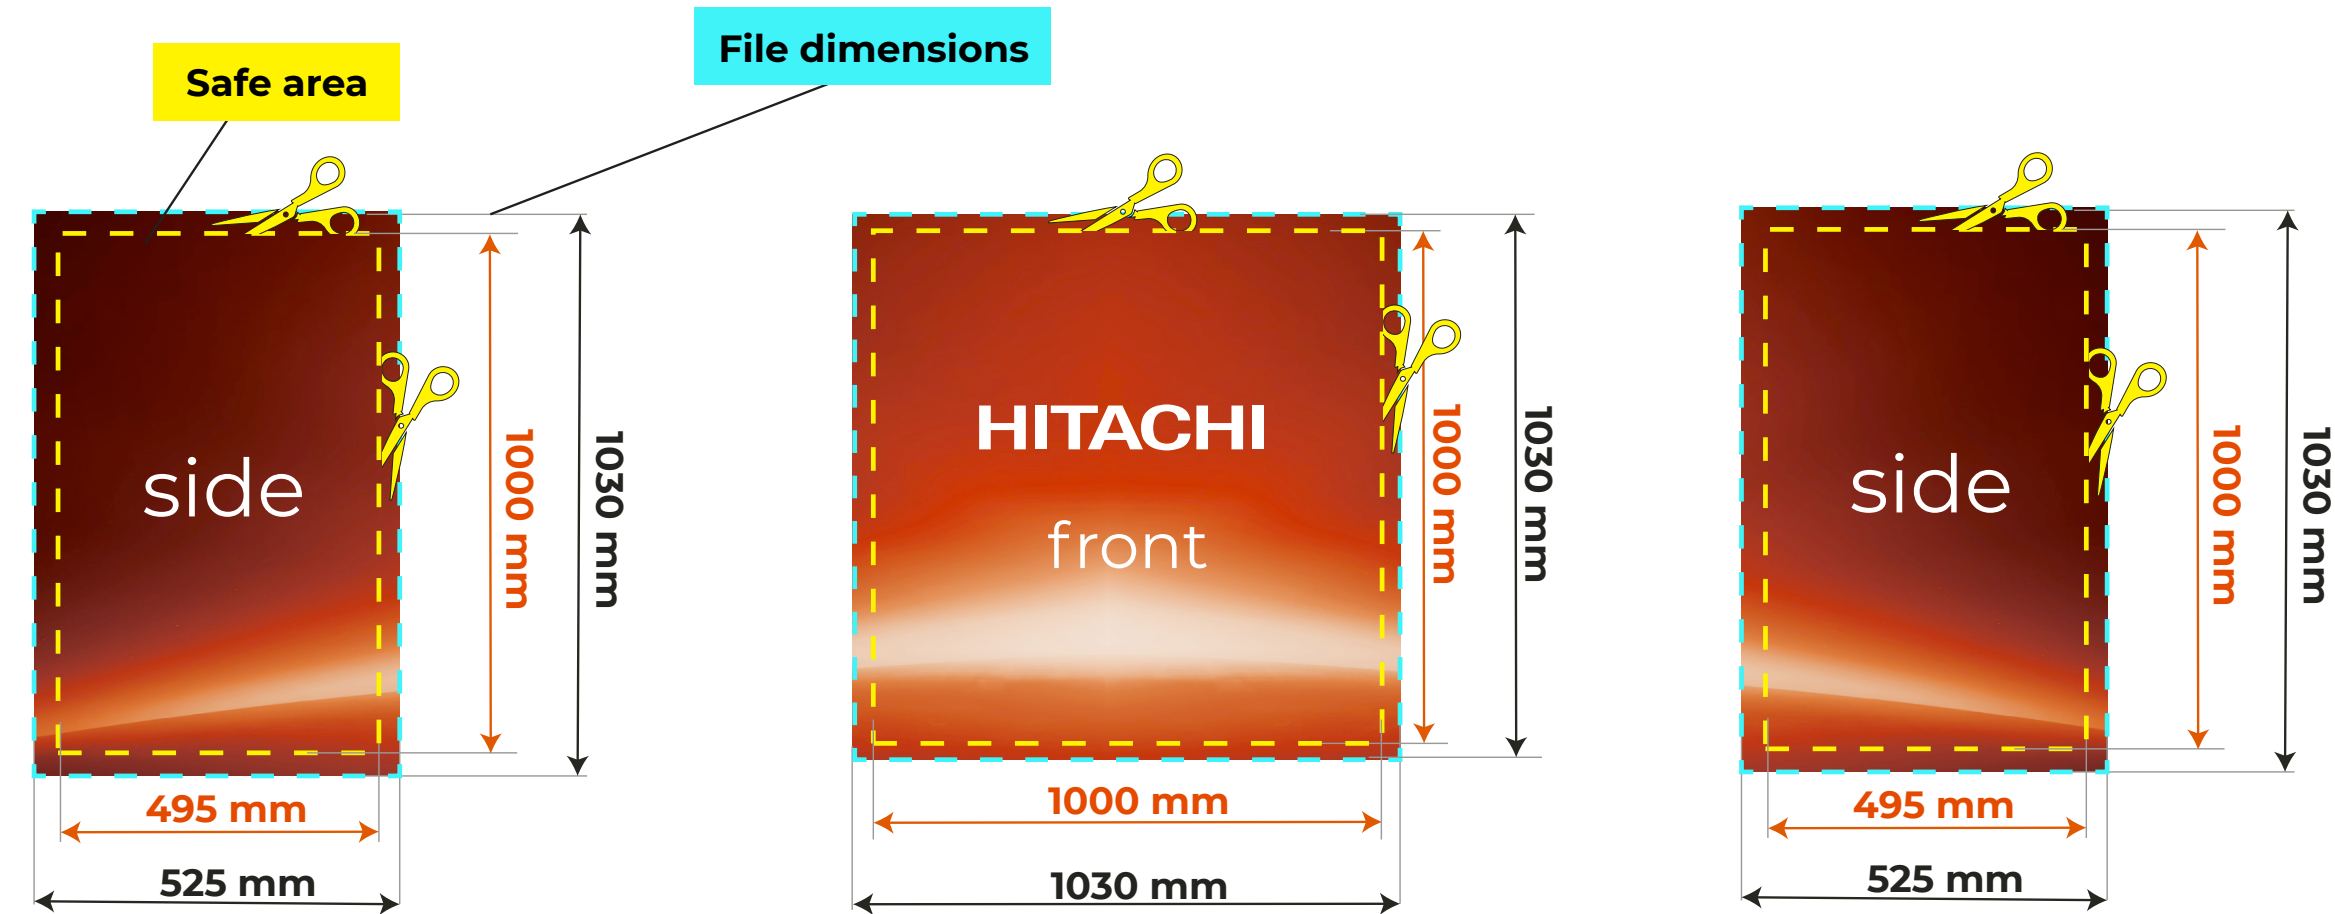

Dimensions and bleeds

Backlighted fabric counter 100 cm „S”

Edge Finishing

A special keder will be sewn into the bleed area, which is essential for mounting the fabric onto the counter.

We recommend continuing the background of the graphic in this area.

+48 791 502 002
+48 791 502 020
+48 797 631 074

contact@stand360
www.stand360.pl
www.go360group.pl