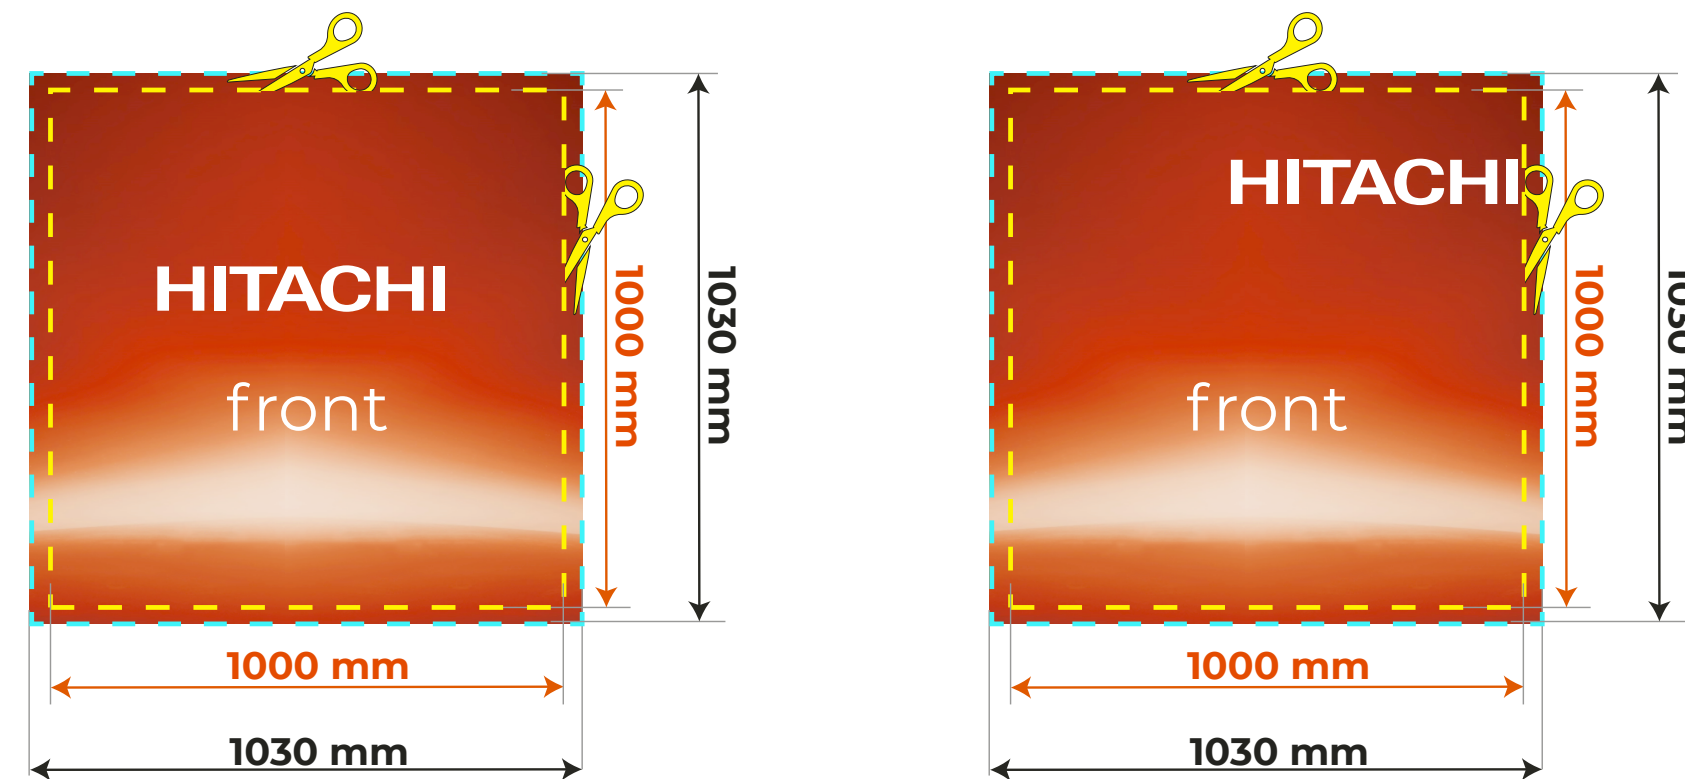

# Dimensions and bleeds

Backlighted fabric counter 100 cm **classic**

**Edge Finishing**  
 A special keder will be sewn into the bleed area, which is essential for mounting the fabric onto the counter.  
 We recommend continuing the background of the graphic in this area.