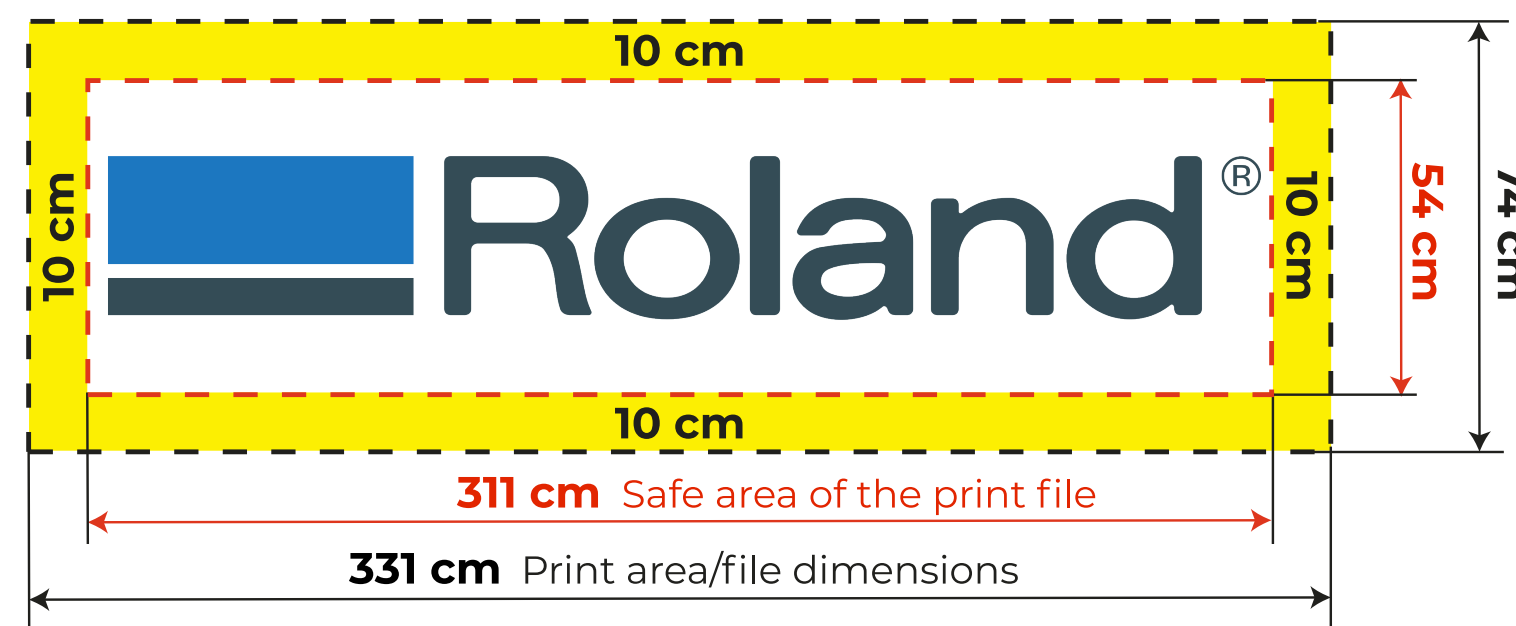

single file

Safety area

Only here put important graphics
in this area that should be visible.

In the "print area" space, continue
only the background of the graphic.