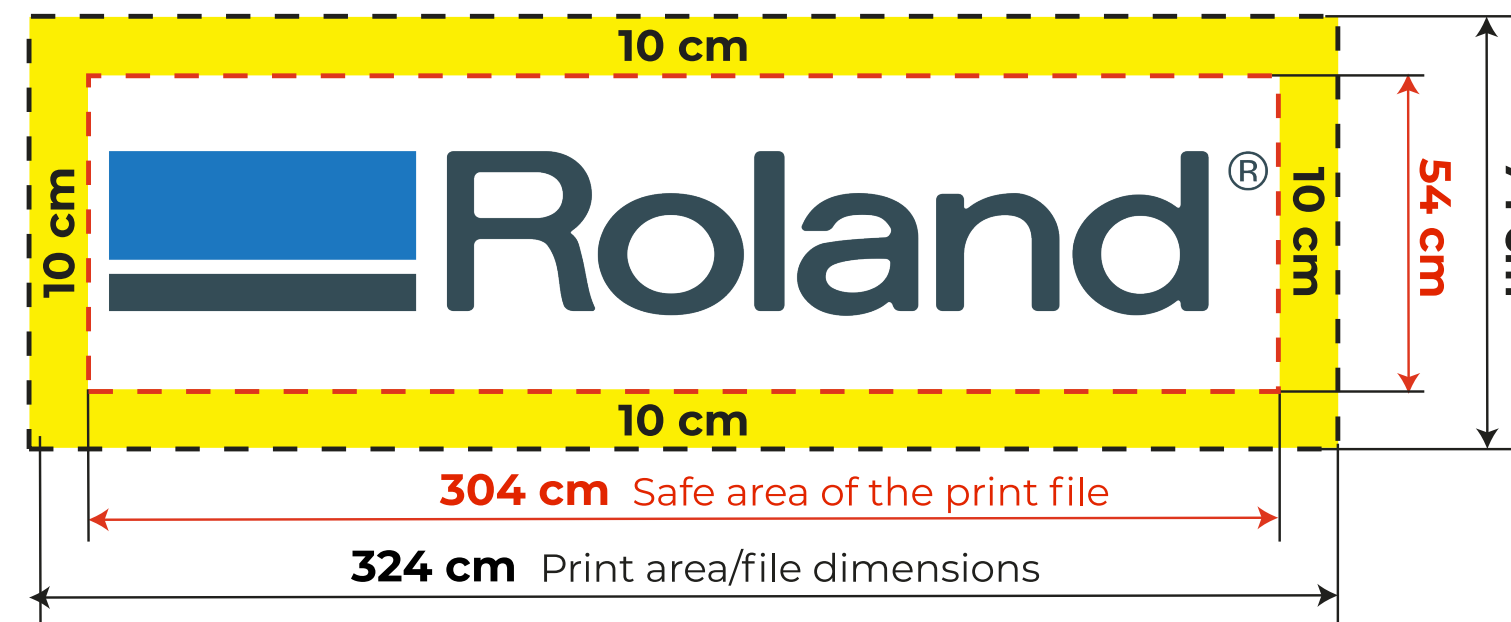

single file

Safety area

Only here put important graphics in this area that should be visible.

In the "print area" space, continue only the background of the graphic.

No marks

No bleeds

We need 6 separate PDF files from you:

	Internal ring print		External ring print		
	width	height	width	height	
file 1	324	74	file 4	331	74
file 2	324	74	file 5	331	74
file 3	324	74	file 6	331	74

+48 791 502 002
+48 791 502 020
+48 797 631 074

contact@stand360
www.stand360.pl
www.go360group.pl